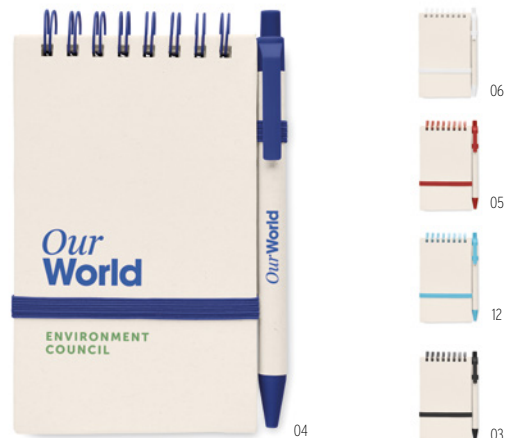

Mito Set MO6837 ●

A6 Recycled milk cartons 70 sheet recycled plain paper notebook (70% recycled milk carton and 30% recycled paper) with matching pen. Ring bound. Matching push button ball pen. Blue ink. Elastic closure strap and pen holder. **Size** 8,2x1,2x14 cm **Print technique** Pad printing,L,DL,D01,B