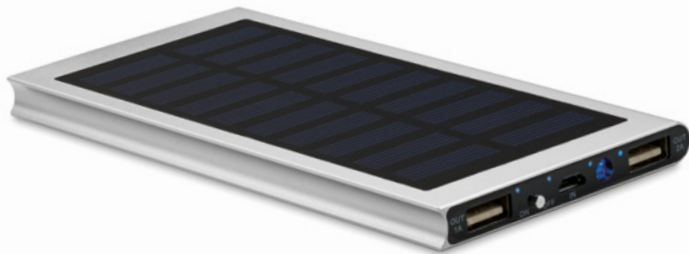

MO6841 > 23

Solar Powerbanks

03

Dya MO6841

Solar power bank 8000 mAh with hand crank dynamo. Includes 1 LED light and 100 lumens. Type C input/output, 2 USB-A output. Output current DC 5V/2.1A. **Size** 15,9x9,7x4,2 cm **Print technique** Pad printing,L,DL,D01

40

Arena Solar MO6509

Power bank 4000 mAh in Bamboo and solar panel. Capacity for smartphone use, 2 USB output DC5V/1A. Includes indicating light and USB cable with micro usb plug. **Size** 14x7,9x1,4 cm **Print technique** Pad printing,D01,DL,L