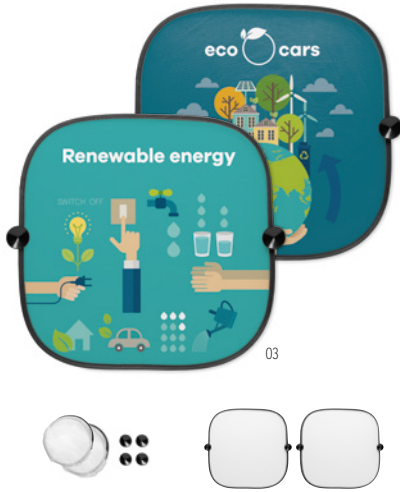

Toolie MO9057

Multi-tool pocket with 11 functions in stainless steel with PU pouch. **Size** 7x4,5x0,1 cm
Print technique Pad printing,L

40

Ellagan MO6864 • 

Magnetic air vent mount phone holder
in bamboo material. **Size** 4x5,8x3,3 cm
Print technique Pad printing, L