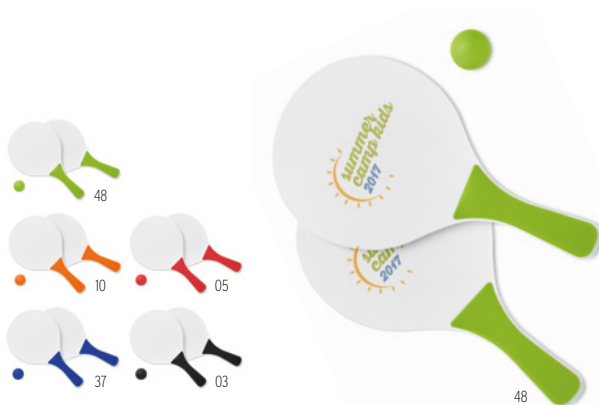

Mini Match MO1911

Small beach tennis set consisting of 2 MDF rackets and 1 soft ball.
Size 32,5x18x0,5 cm **Print technique** Digital printing,S,DL