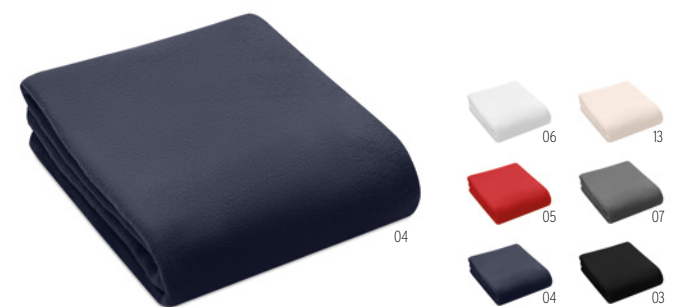

Musala Rpet MO9935

Fleece blanket in RPET with in RPET polyester travel pouch. 180 gr/m² fleece. **Size** 120x150 cm **Print technique** Screen printing,T1,TD,E