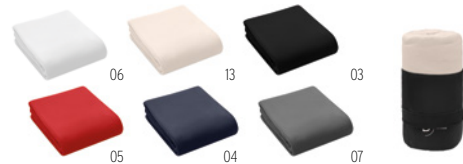

05

Bogda MO6805

130 gr/m² RPET polar fleece blanket. **Size** 120x150 cm
Print technique Screen transfer,E

13

Musala Rpet MO9935

Fleece blanket in RPET with in RPET polyester travel pouch. 180 gr/m² fleece. **Size** 120x150 cm **Print technique** Screen printing,T1,TD,E