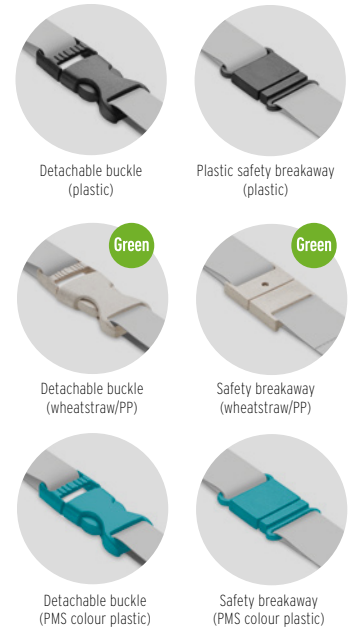

Full colour lanyards

Sublimation lanyards for unique designs with photographic images. The most popular models now also available from Europe.

Europe production

Available in polyester and RPET.
Delivery time from 1 week.

Far East production

With more options than from Europe
and delivery time in ca. 2 weeks.

ML5104 Fine Polyester.
ML5303 100% RPET.

ML5204 Fine Polyester.
ML5304 100% RPET.
Optional straw accessories.

ML1104 Fine Polyester.
ML1303 100% RPET.

ML1204 Fine Polyester.
ML1304 100% RPET.
Optional straw accessories.

Far East options