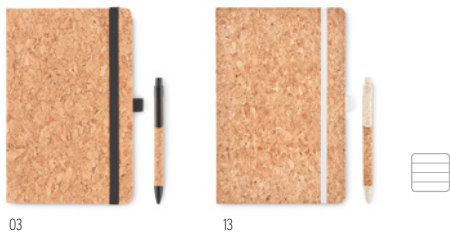

40

40

Bambooset MO8111

Bamboo barrel pen set which includes a stylus push button pen and a mechanical pencil presented in a paper box. Blue ink. **Size** 16x5x2 cm **Print technique** Round screen printing, P, L, DL

MO6652 › 55

MO6732 › 55

MO9678 › 54

MO6202 › 54

03

13

Suber Set MO6202

A5 cork notebook with matching pen. Hard cork cover. Casebound. 160 lined pages (80 sheets). Elastic closure strap and pen holder. Matching push button ball pen with cork barrel and 50% wheat straw and 50% PP details. Presented in a gift box. Cork is 100% natural material. **Size** 14,5x21x1,5 cm **Print technique** Round screen printing,S,T1,B,L,P

03

06

Suber MO9623

A5 notebook with hard cork cover. Casebound. 192 lined paper (96 sheets). Elastic closure strap, ribbon bookmark and elastic pen holder. Cork is 100% natural material. Due to its structural nature and surface porosity the final print result per item may have deviations. **Size** 14,5x1,5x21 cm **Print technique** Screen printing,T1,B,L