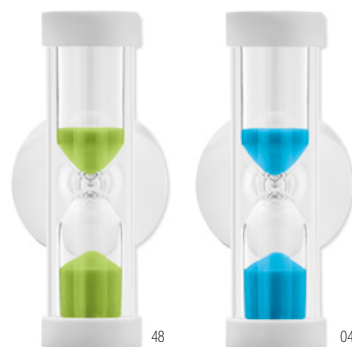

Ci MO6902

Wooden sand timer. Approx. 3 minutes.
Size 4,5x9x3 cm **Print technique** Pad printing,L

5 Min MO6672

5 minutes shower timer in ABS with suction cup.
Size 7,5x5,6x1,3 cm **Print technique** Pad printing,DO1,DL